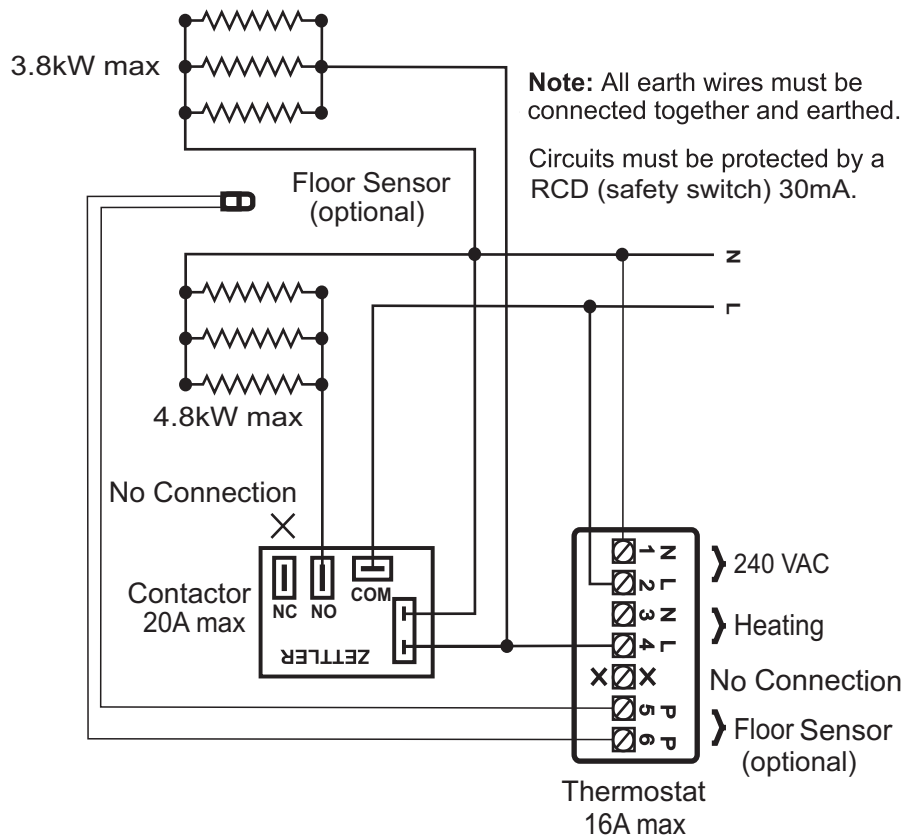

THERMOSTAT & CONTACTOR CONNECTION DETAIL

COLDBUSTER
floor heating