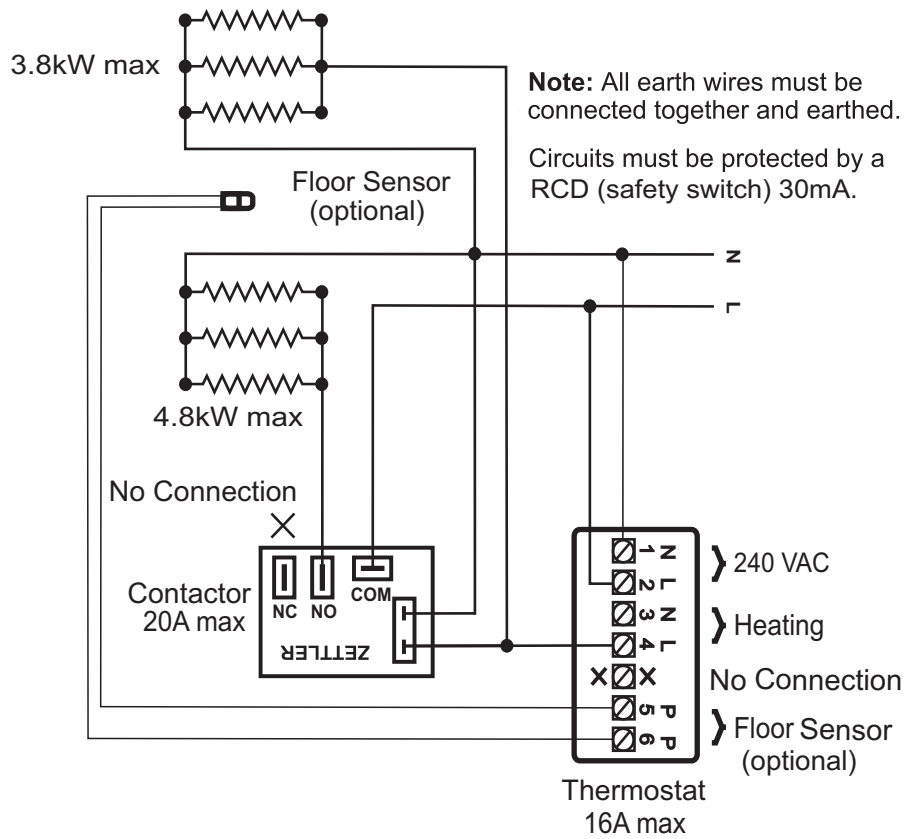

THERMOSTAT & CONTACTOR CONNECTION DETAIL

MCD4-1999-CB
Programmable
Thermostat

MTD2-1999-CB
Manual Thermostat

20A Zettler Contactor

COLDBUSTER
floor heating

THERMOSTAT & CONTACTOR CONNECTION DETAIL

MCD4-1999-CB
Programmable
Thermostat